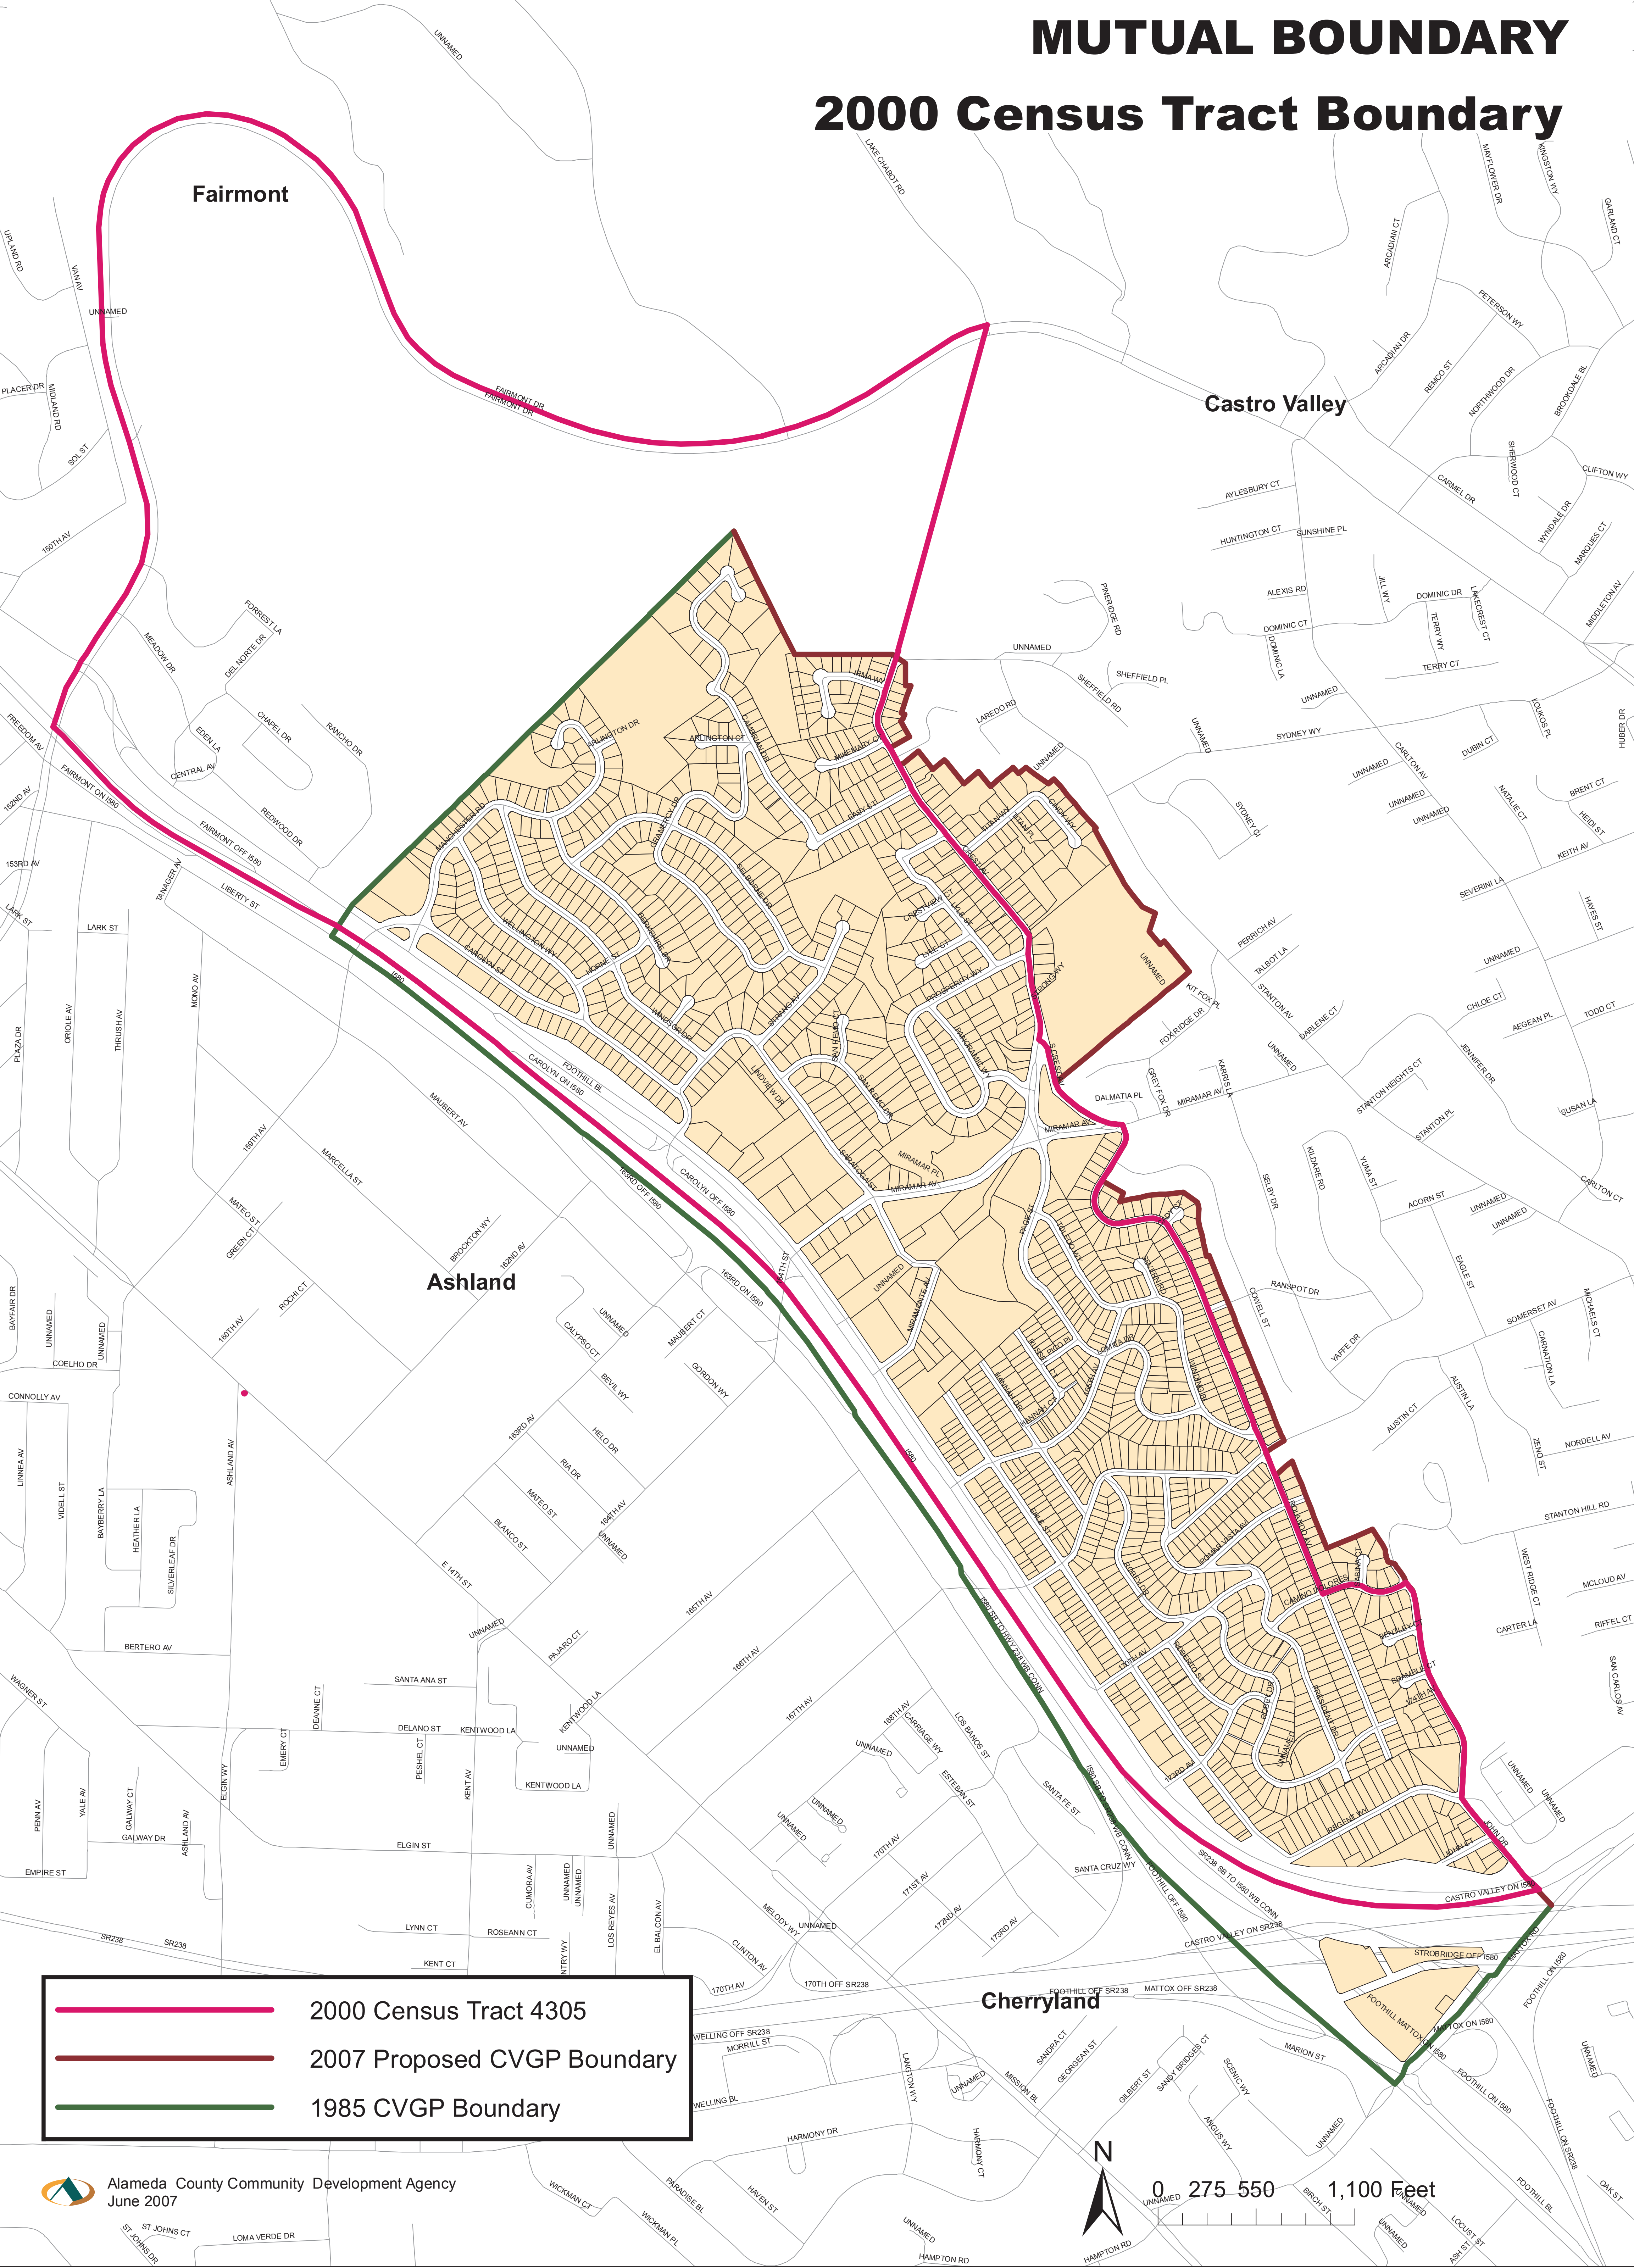

EDEN AREA GENERAL PLAN AND CASTRO VALLEY GENERAL PLAN MUTUAL BOUNDARY

2000 Census Tract Boundary

- 2000 Census Tract 4305
- 2007 Proposed CVGP Boundary
- 1985 CVGP Boundary