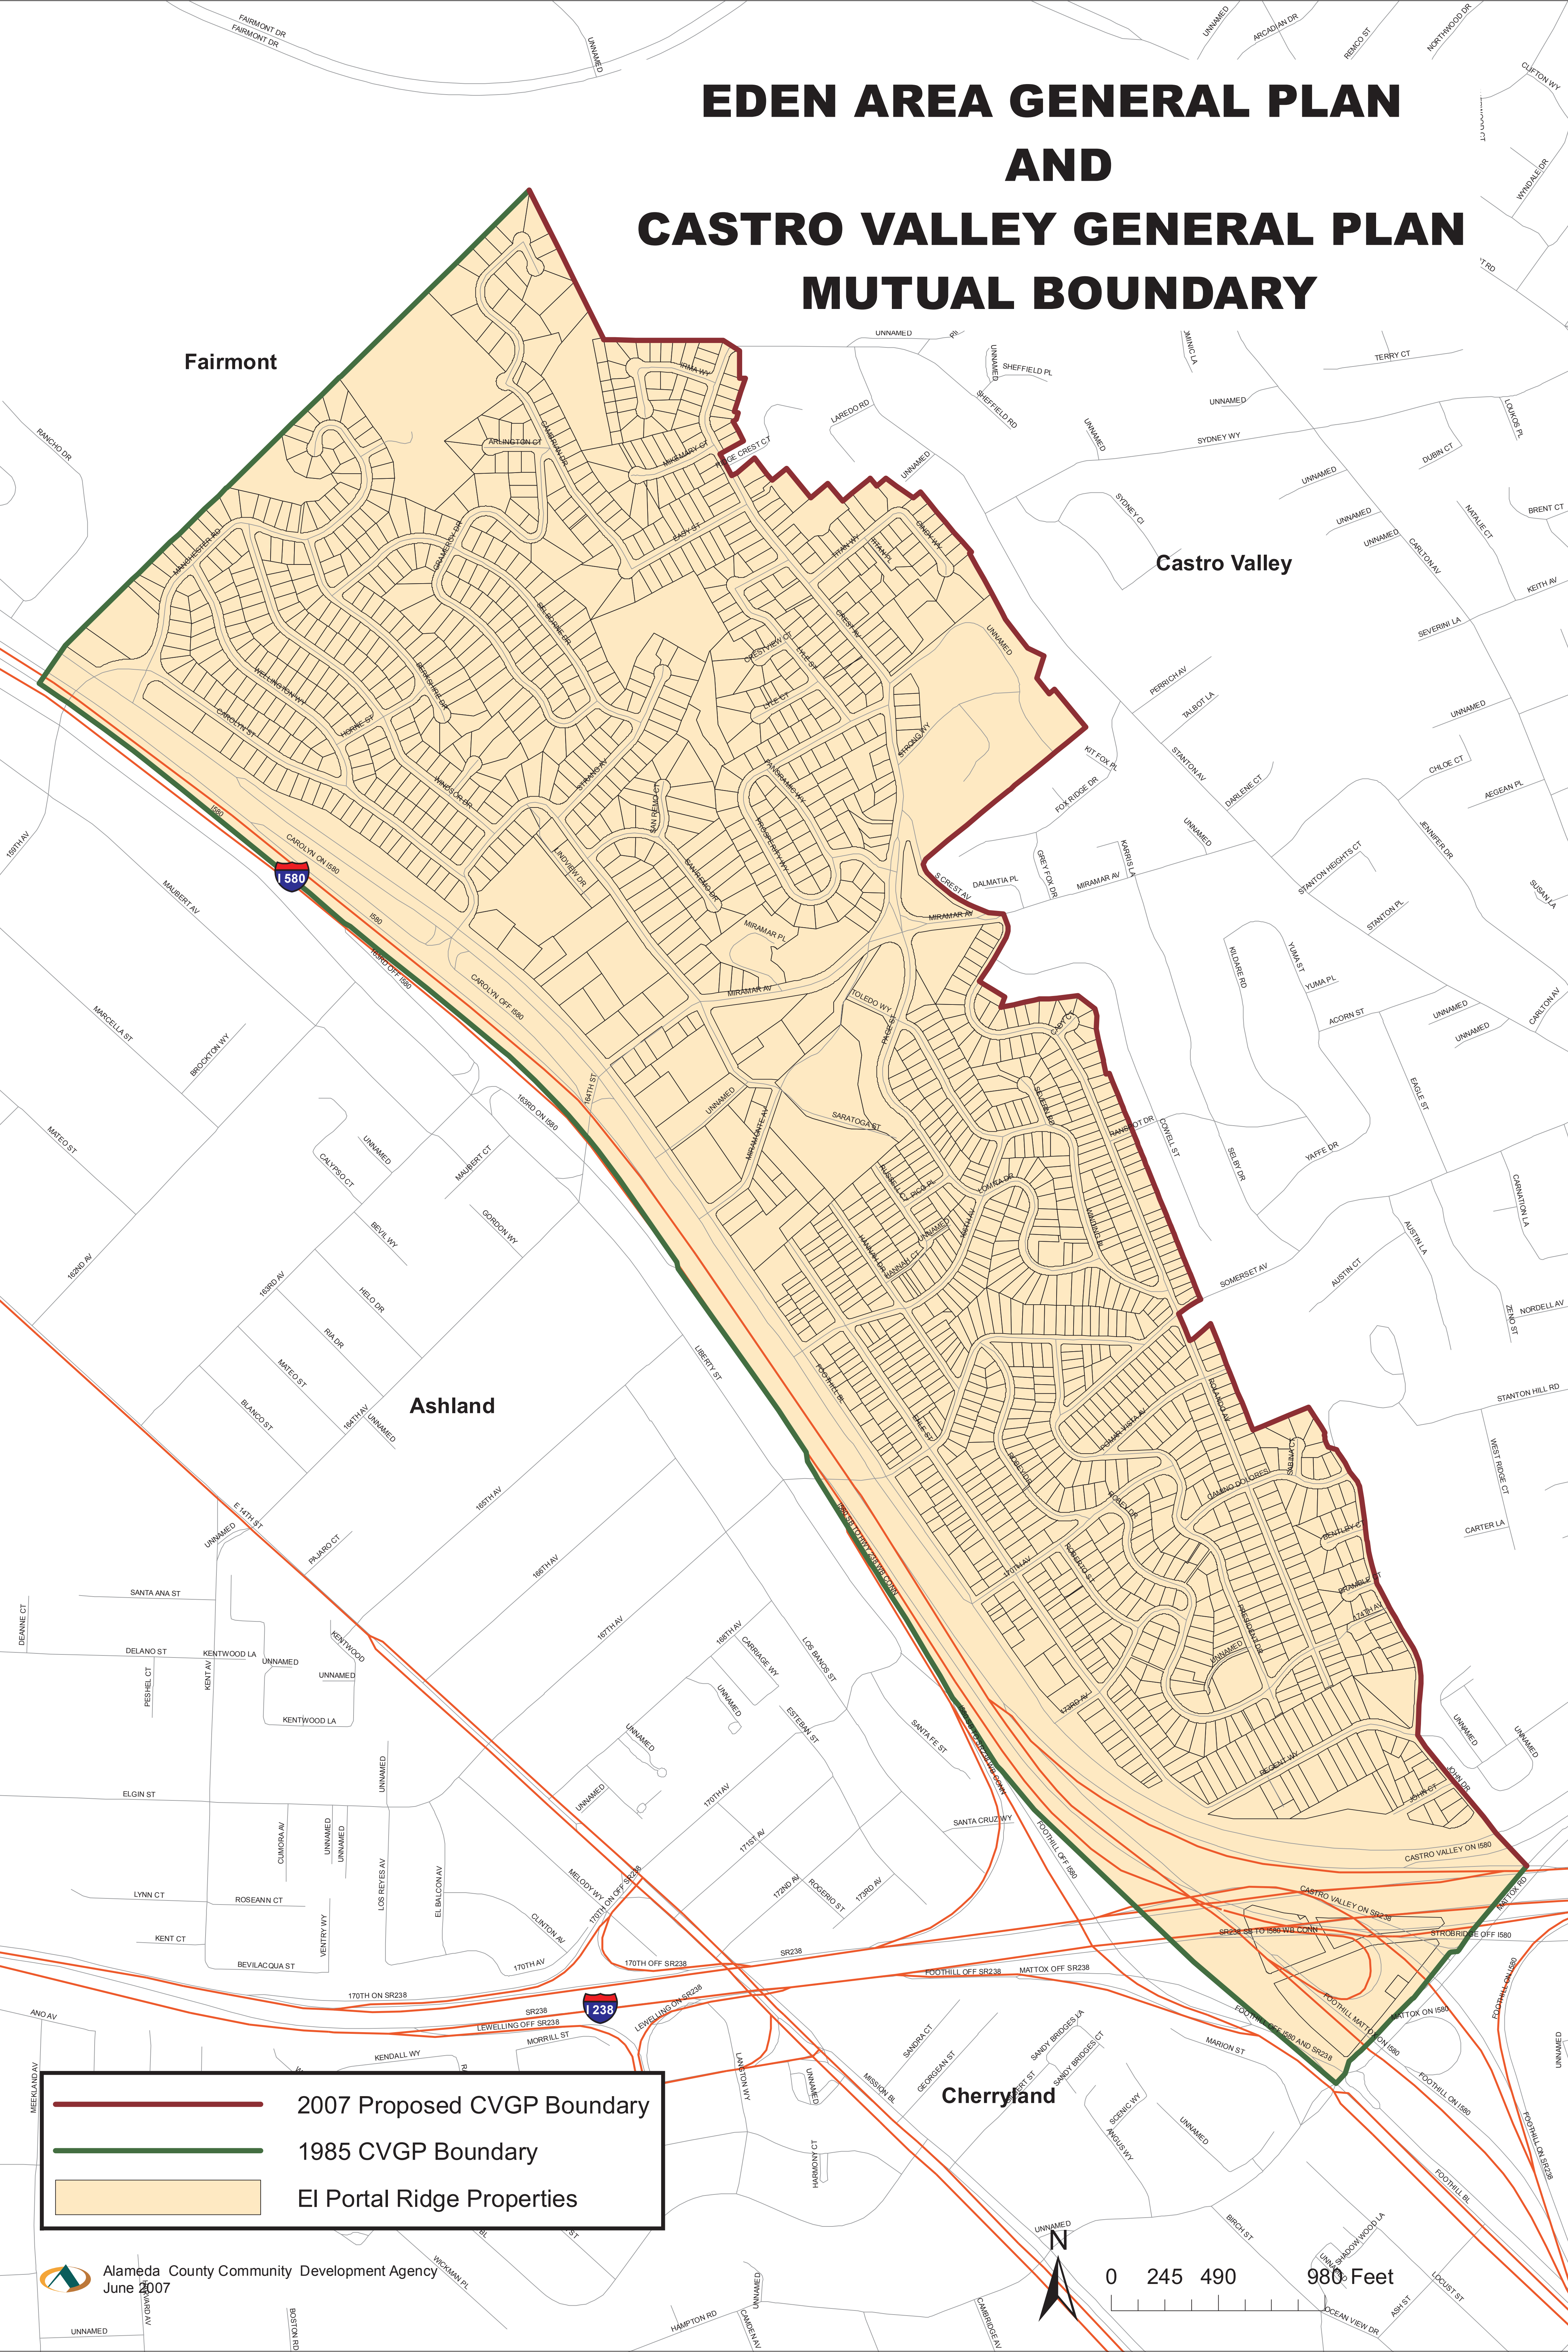

EDEN AREA GENERAL PLAN AND CASTRO VALLEY GENERAL PLAN MUTUAL BOUNDARY

Fairmont

Castro Valley

Ashland

Cherryland

	2007 Proposed CVGP Boundary
	1985 CVGP Boundary
	El Portal Ridge Properties