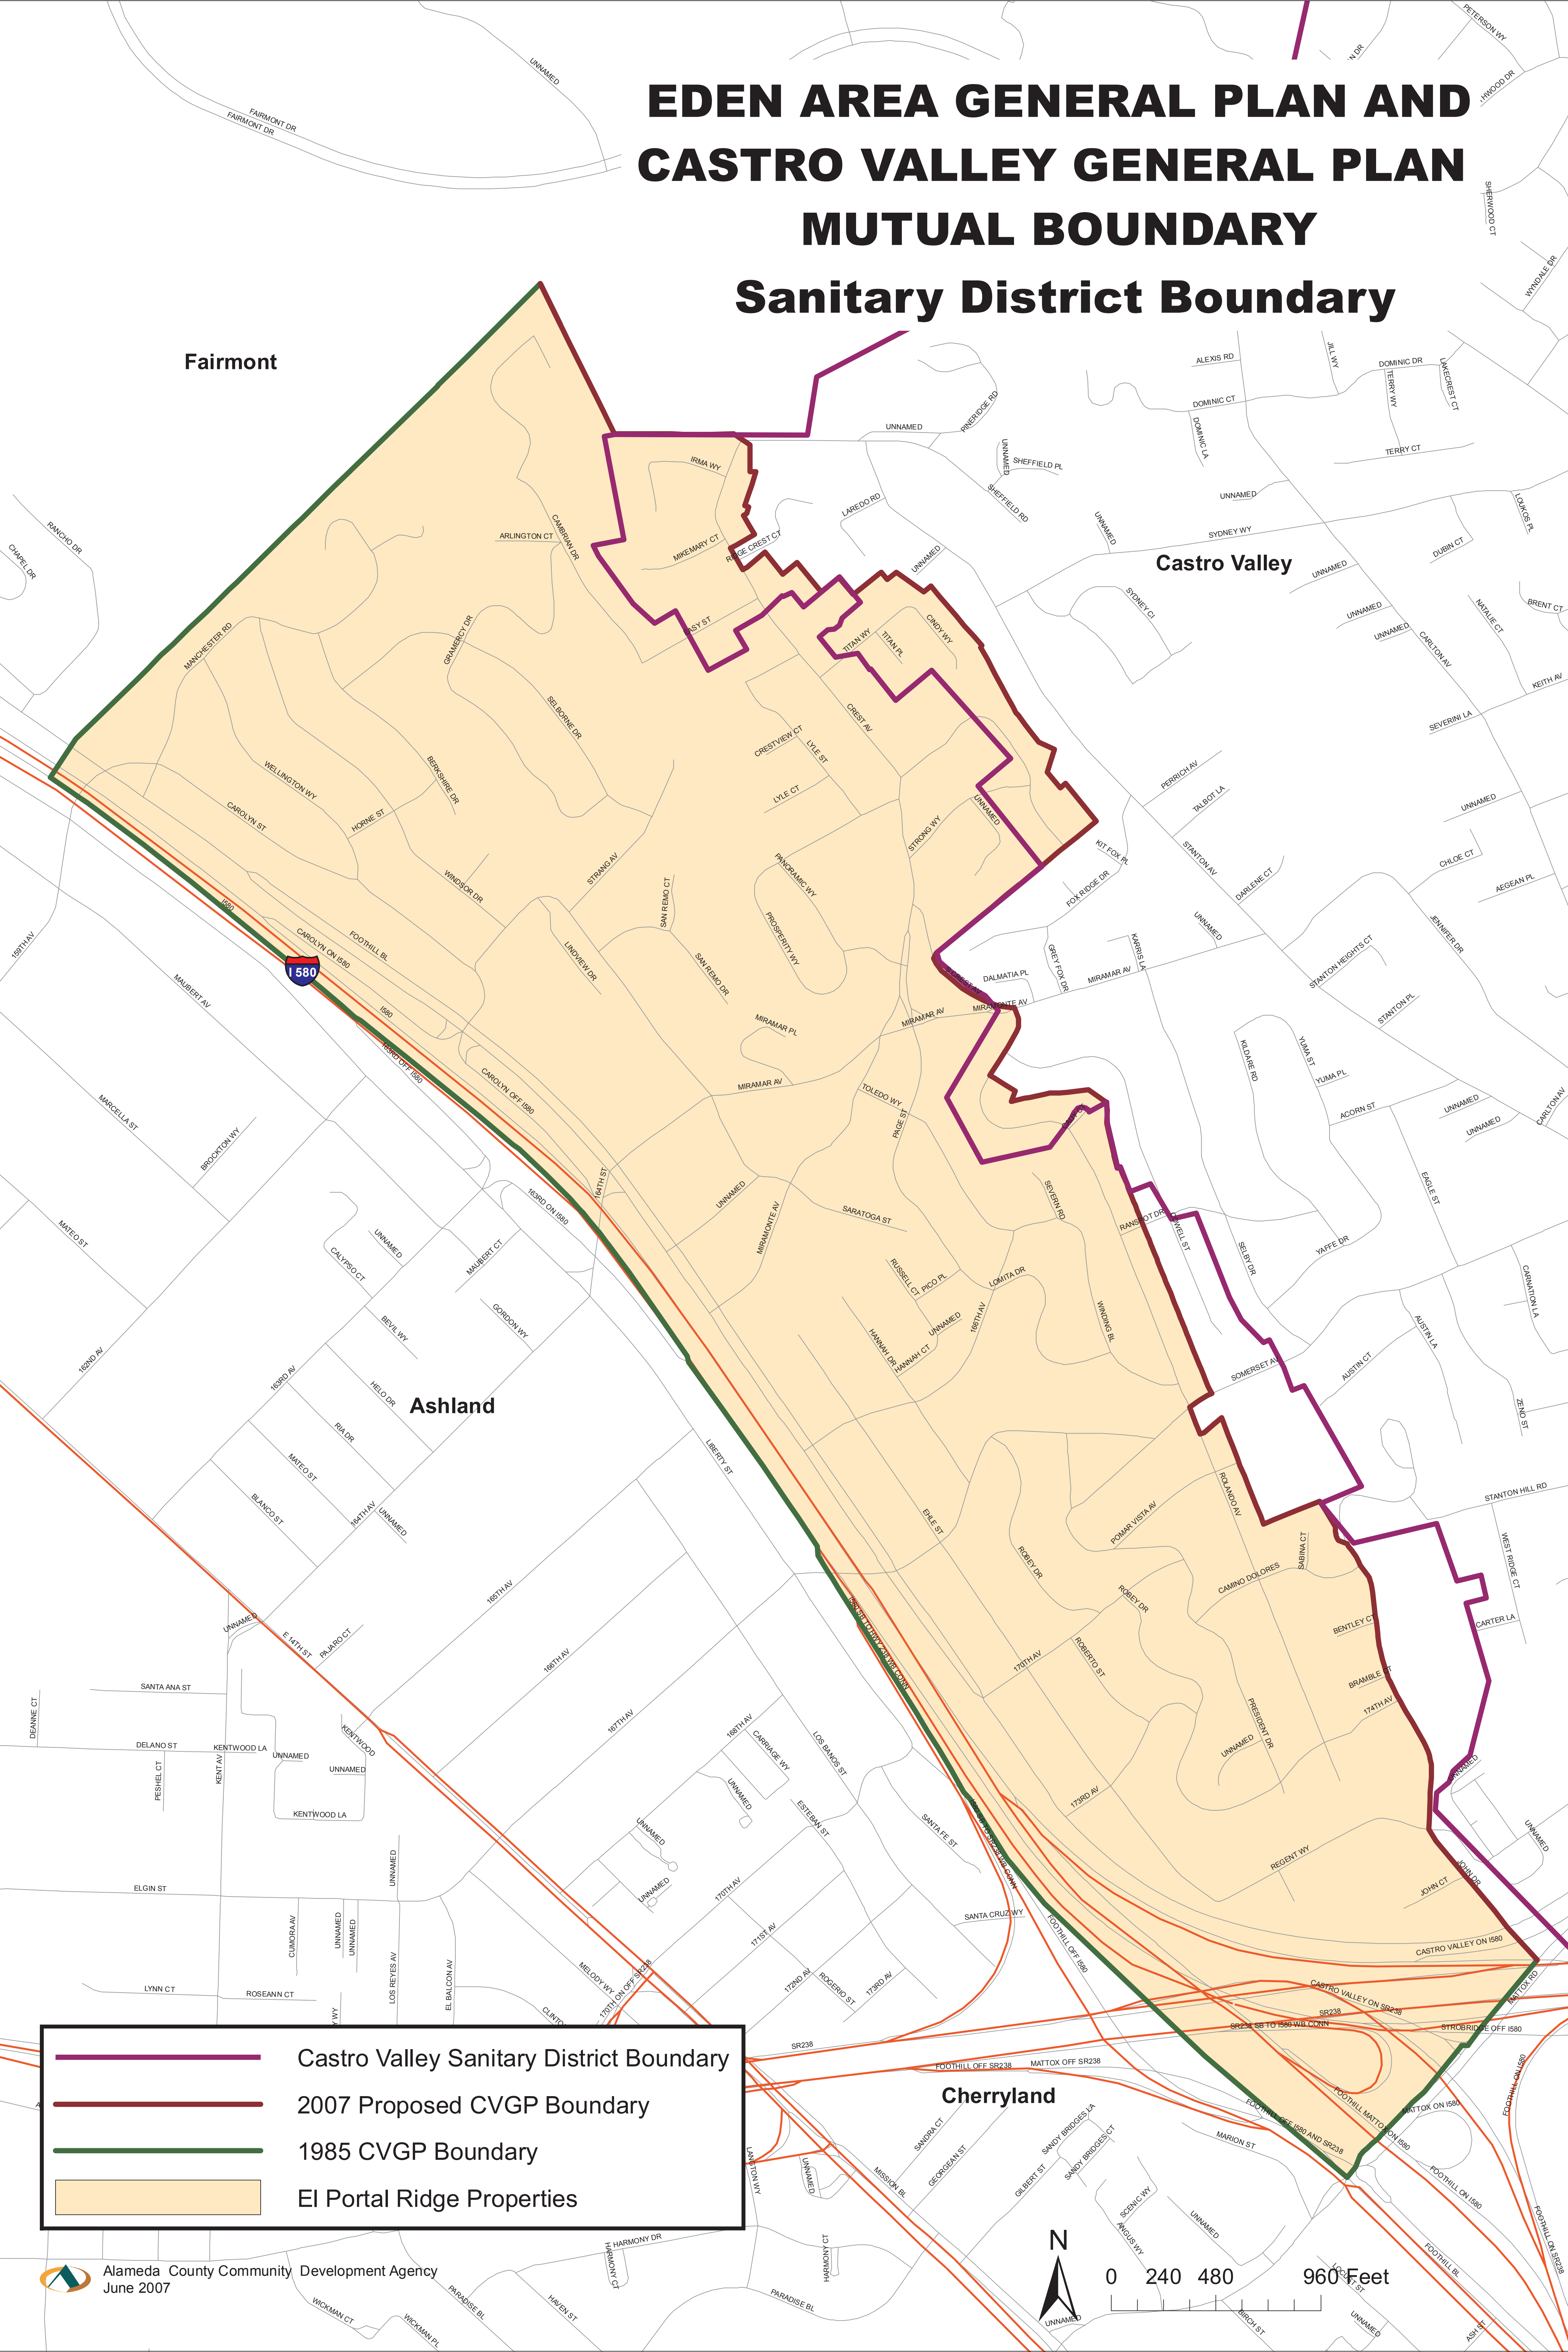

EDEN AREA GENERAL PLAN AND CASTRO VALLEY GENERAL PLAN MUTUAL BOUNDARY Sanitary District Boundary

	Castro Valley Sanitary District Boundary
	2007 Proposed CVGP Boundary
	1985 CVGP Boundary
	El Portal Ridge Properties