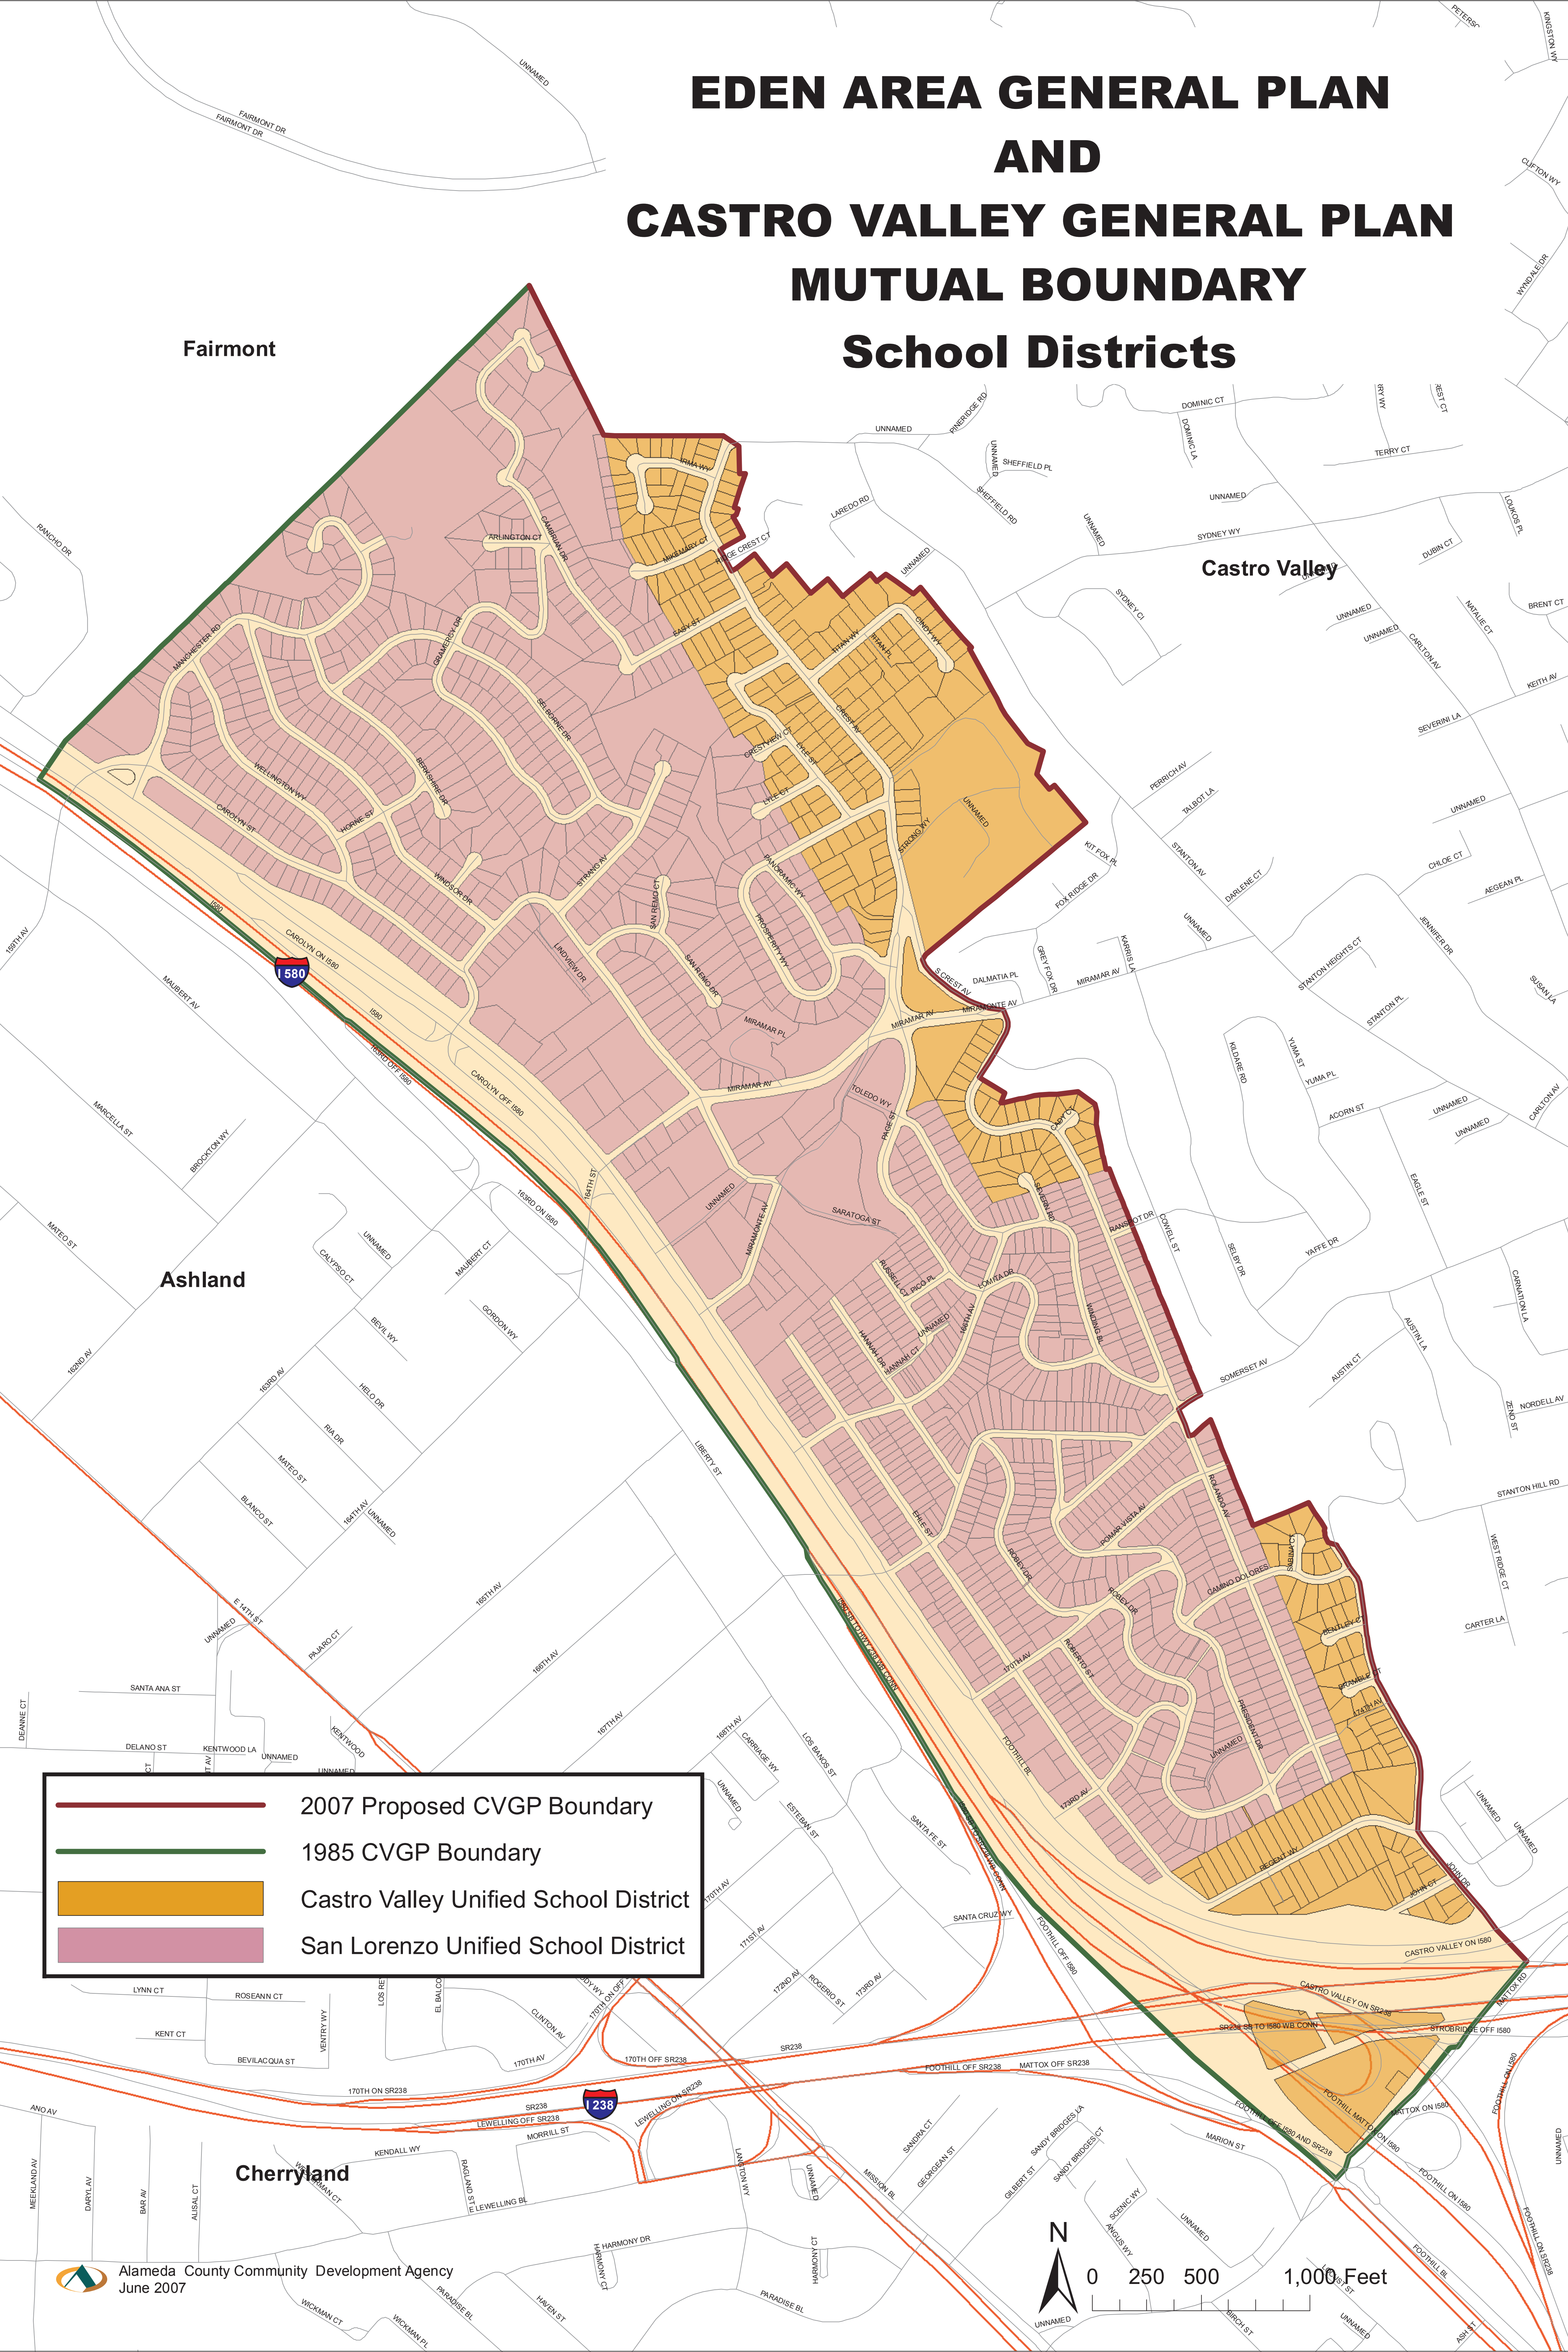

EDEN AREA GENERAL PLAN AND CASTRO VALLEY GENERAL PLAN MUTUAL BOUNDARY School Districts

Fairmont

Castro Valley

Ashland

Cherryland

	2007 Proposed CVGP Boundary
	1985 CVGP Boundary
	Castro Valley Unified School District
	San Lorenzo Unified School District