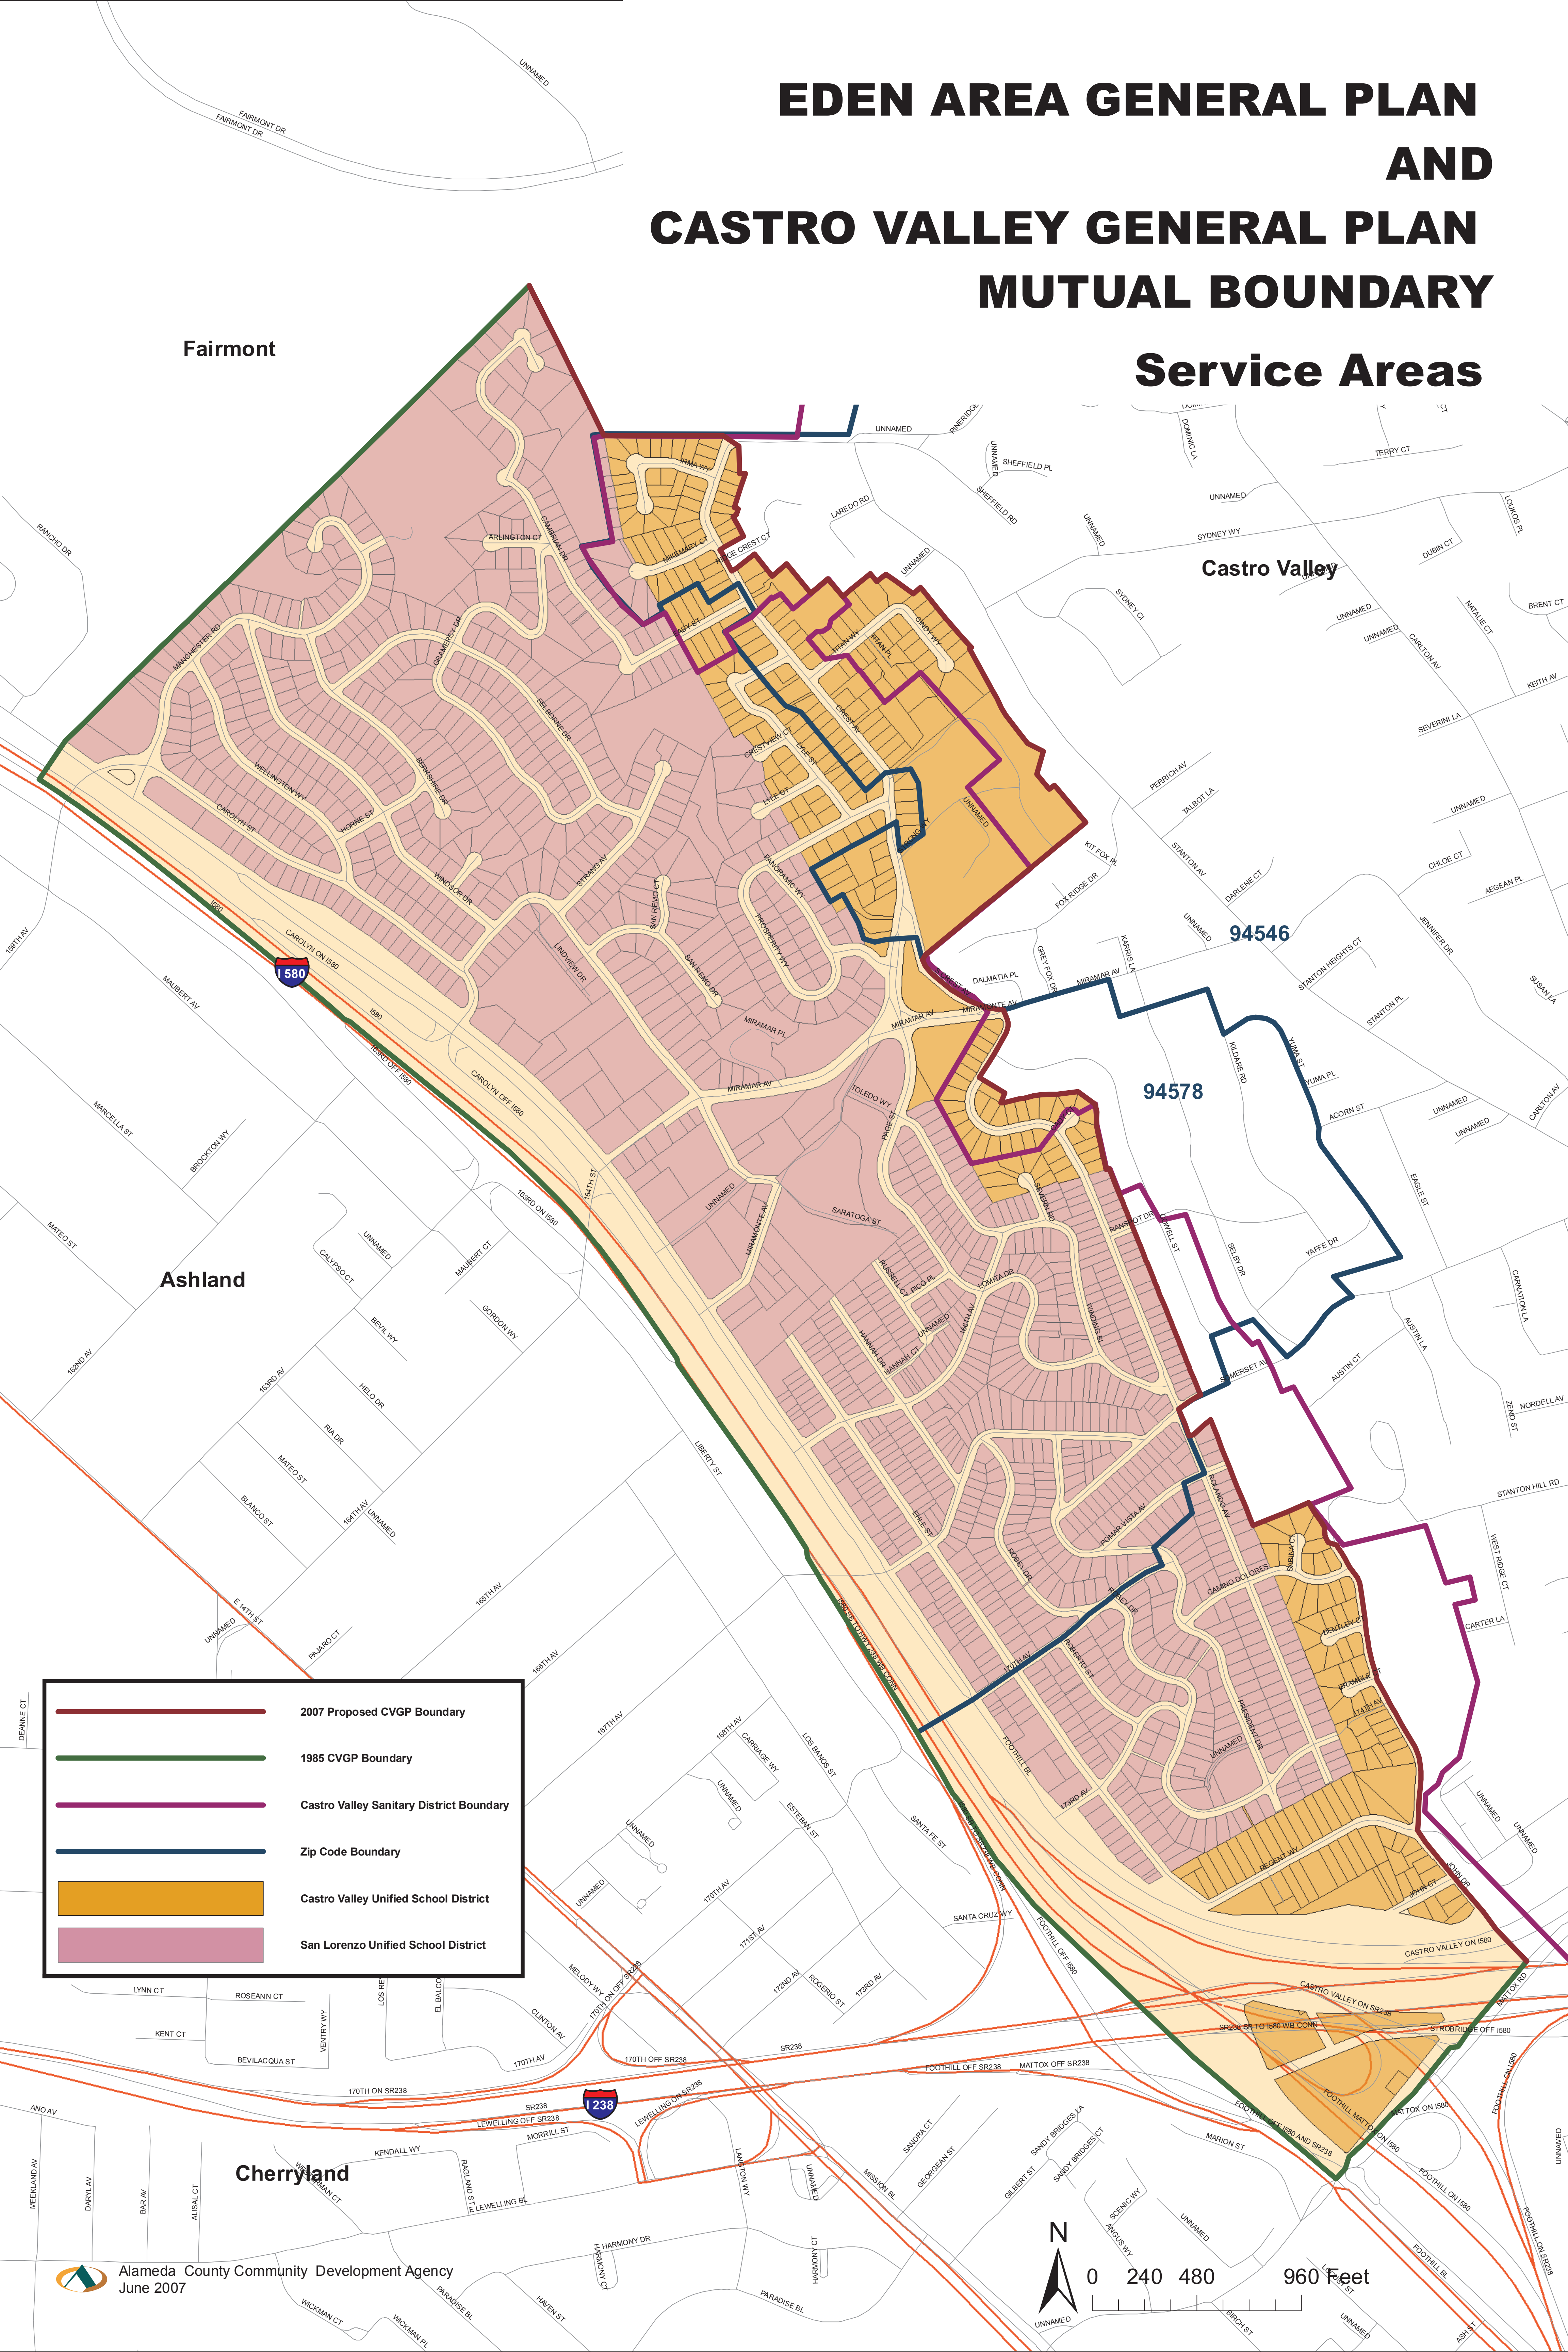

EDEN AREA GENERAL PLAN AND CASTRO VALLEY GENERAL PLAN MUTUAL BOUNDARY Service Areas

Fairmont

Castro Valley

Ashland

Cherryland

-  2007 Proposed CVGP Boundary
-  1985 CVGP Boundary
-  Castro Valley Sanitary District Boundary
-  Zip Code Boundary
-  Castro Valley Unified School District
-  San Lorenzo Unified School District

94546

94578