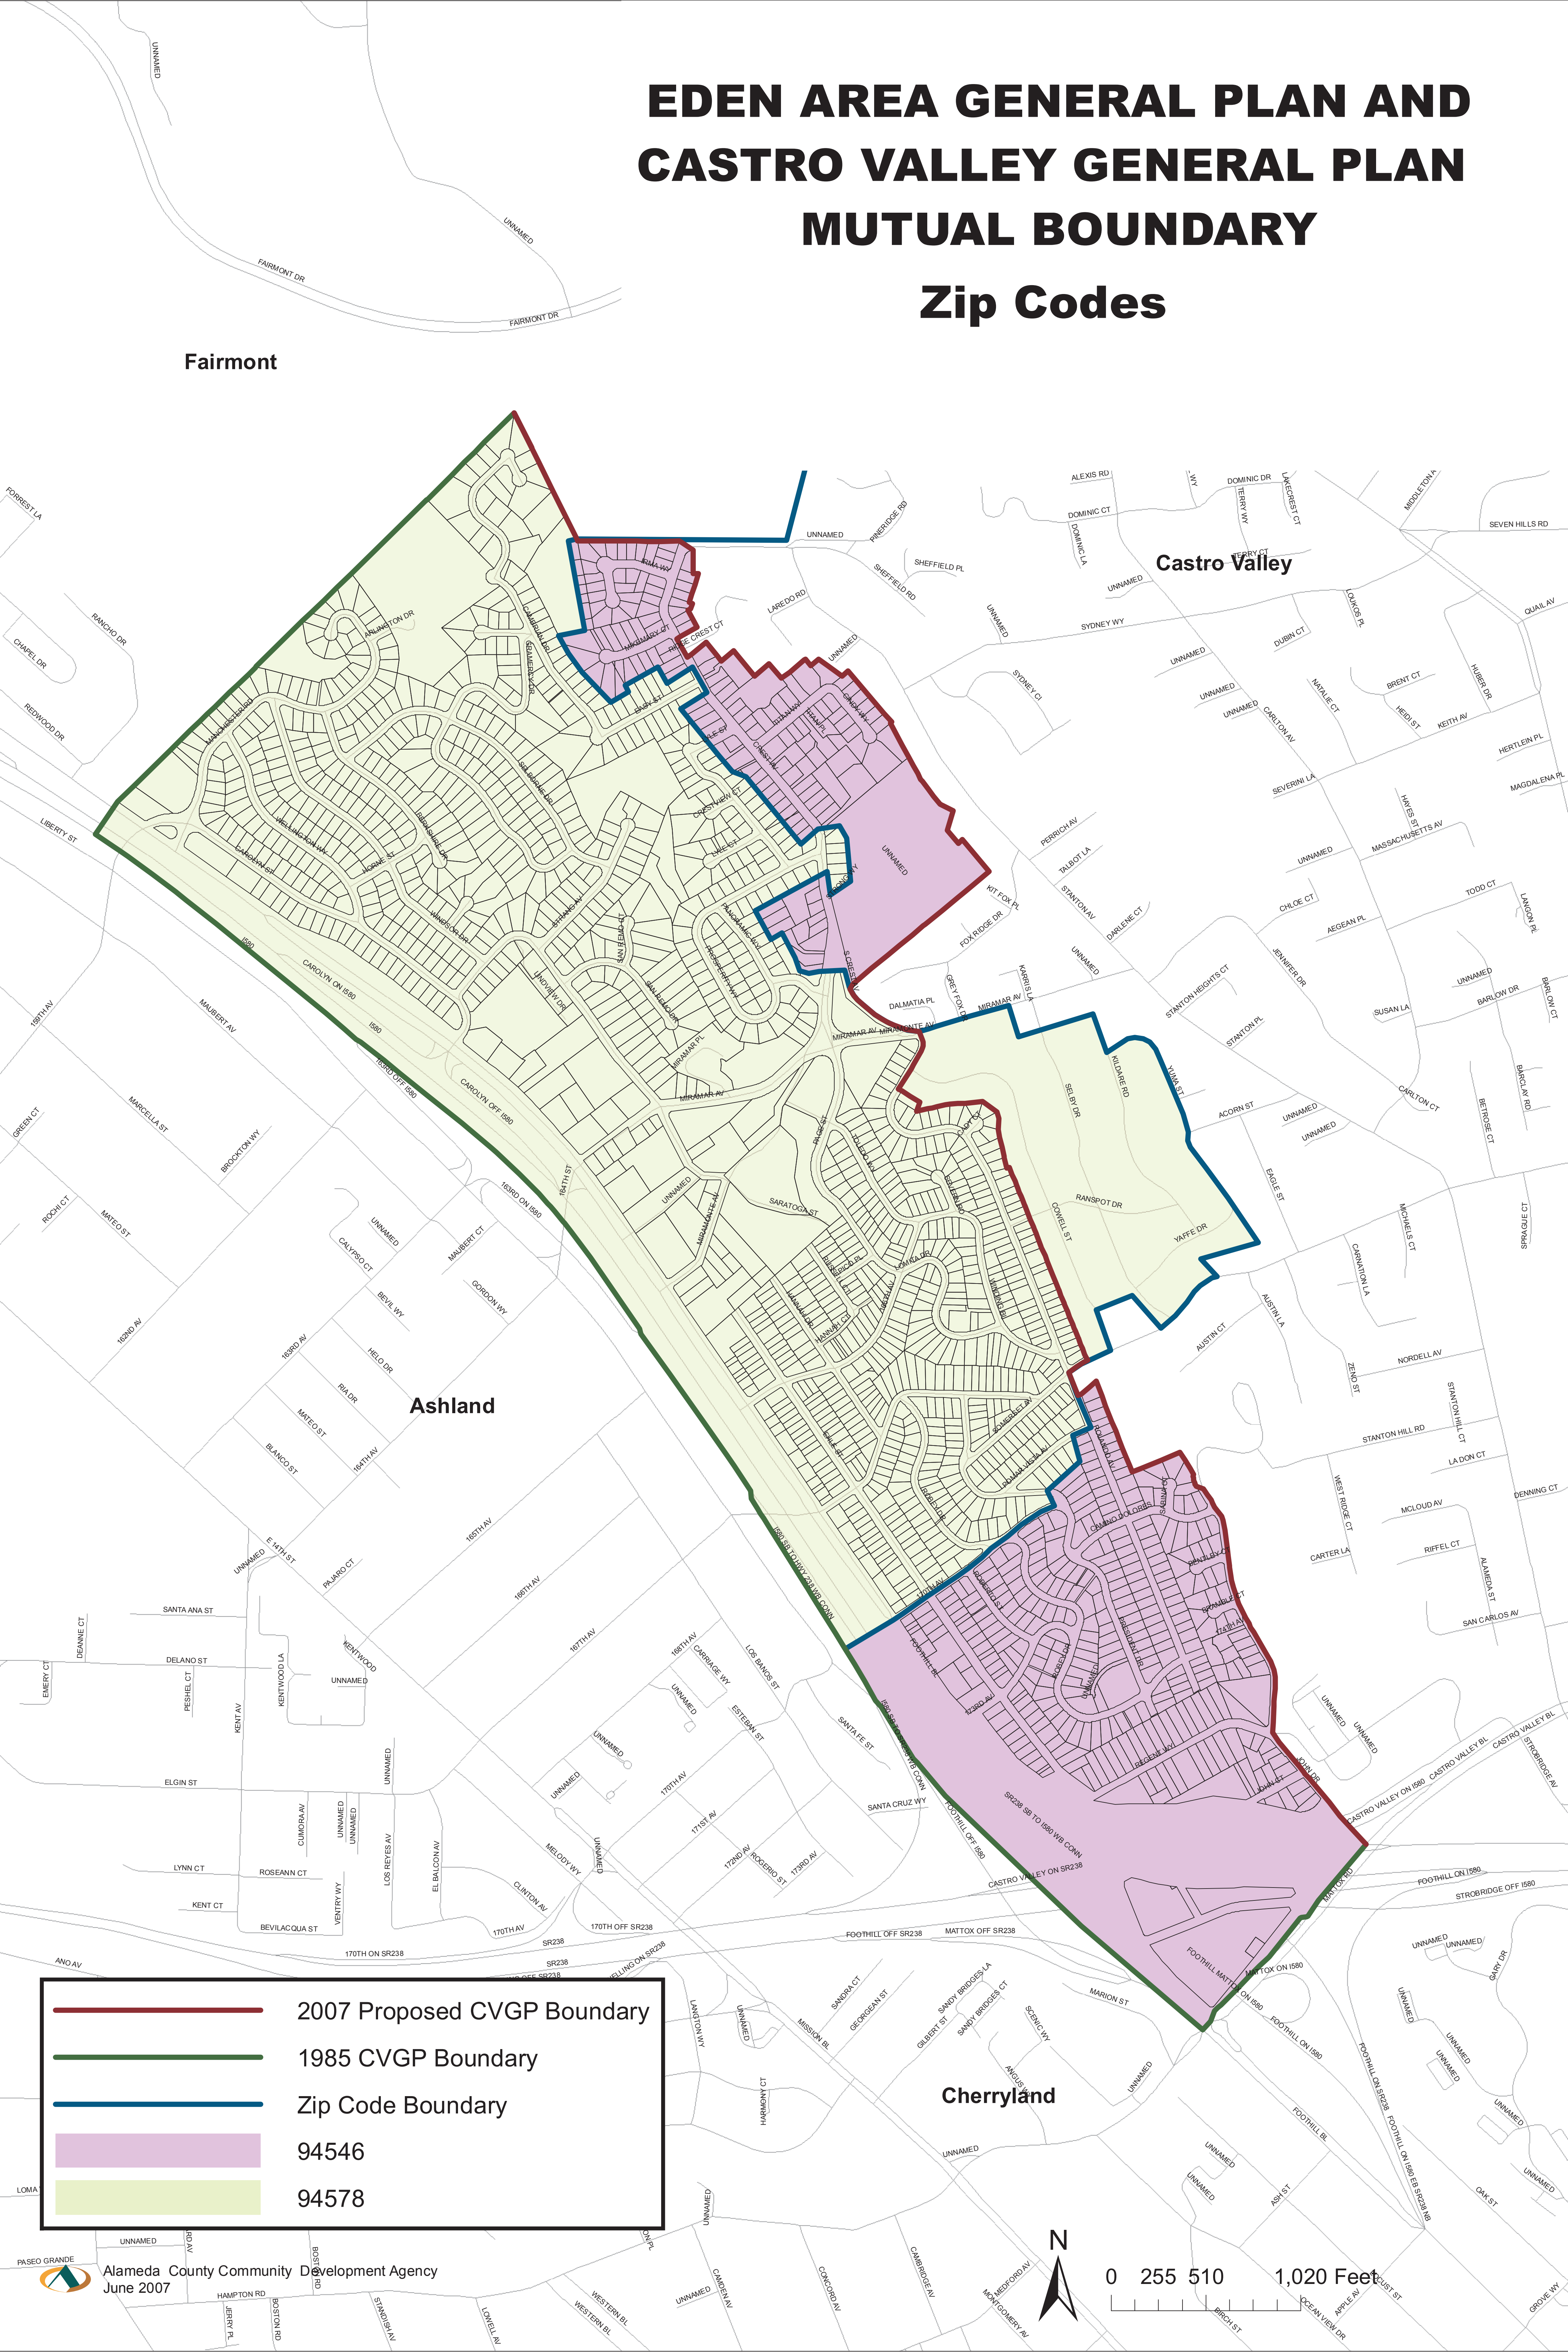

EDEN AREA GENERAL PLAN AND CASTRO VALLEY GENERAL PLAN MUTUAL BOUNDARY Zip Codes

Fairmont

Castro Valley

Ashland

Cherryland

	2007 Proposed CVGP Boundary
	1985 CVGP Boundary
	Zip Code Boundary
	94546
	94578

0 255 510 1,020 Feet