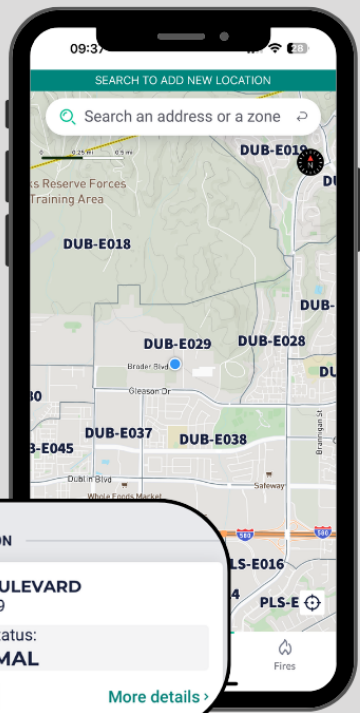

STAYING CONNECTED IN AN EMERGENCY

Standardized evacuation zones have been established for all of Alameda County. Know your zone by downloading **Genasys Protect** (formerly ZoneHaven)!

AC Alert is the Mass Notification System used by City and County agencies throughout Alameda County to rapidly spread emergency alerts to people who live, work, or visit the County.

AC Alert is capable of sending alerts by voice, text, and email.

Use the QR code or visit www.acalert.org to register, and download the Everbridge app on your device.

Resources

ready.acgov.org

Alameda County Office of Emergency Services

PERMANECER CONECTADO EN CASO DE EMERGENCIA

Se han establecido zonas de evacuación estandarizadas para todo el Condado de Alameda. Conozca su zona descargando **Genasys Protect** (antes ZoneHaven)!

AC Alert es el Sistema de Notificación Masiva utilizado por las agencias de las Ciudades y el Condado en todo el Condado de Alameda para difundir rápidamente alertas de emergencia a las personas que viven, trabajan o visitan el Condado.