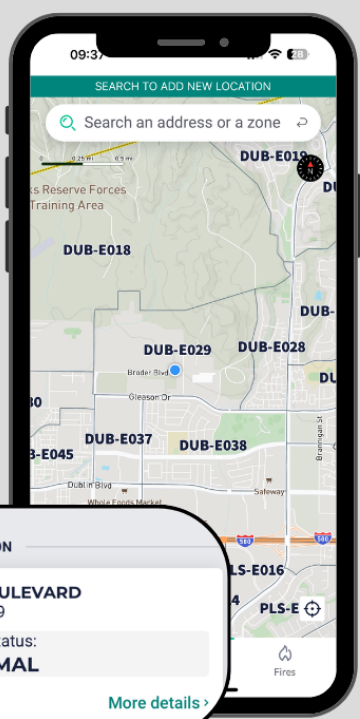

STAYING CONNECTED IN AN EMERGENCY

Standardized evacuation zones have been established for all of Alameda County. Know your zone by downloading **Genasys Protect** (formerly ZoneHaven)!

AC Alert is the Mass Notification System used by City and County agencies throughout Alameda County to rapidly spread emergency alerts to people who live, work, or visit the County.

AC Alert is capable of sending alerts by voice, text, and email.

Use the QR code or visit www.acalert.org to register, and download the Everbridge app on your device.

Resources

ready.acgov.org

Alameda County Office of Emergency Services

PERMANECER CONECTADO EN CASO DE EMERGENCIA

Se han establecido zonas de evacuación estandarizadas para todo el Condado de Alameda. Conozca su zona descargando **Genasys Protect** (antes ZoneHaven)!

AC Alert es el Sistema de Notificación Masiva utilizado por las agencias de las Ciudades y el Condado en todo el Condado de Alameda para difundir rápidamente alertas de emergencia a las personas que viven, trabajan o visitan el Condado.