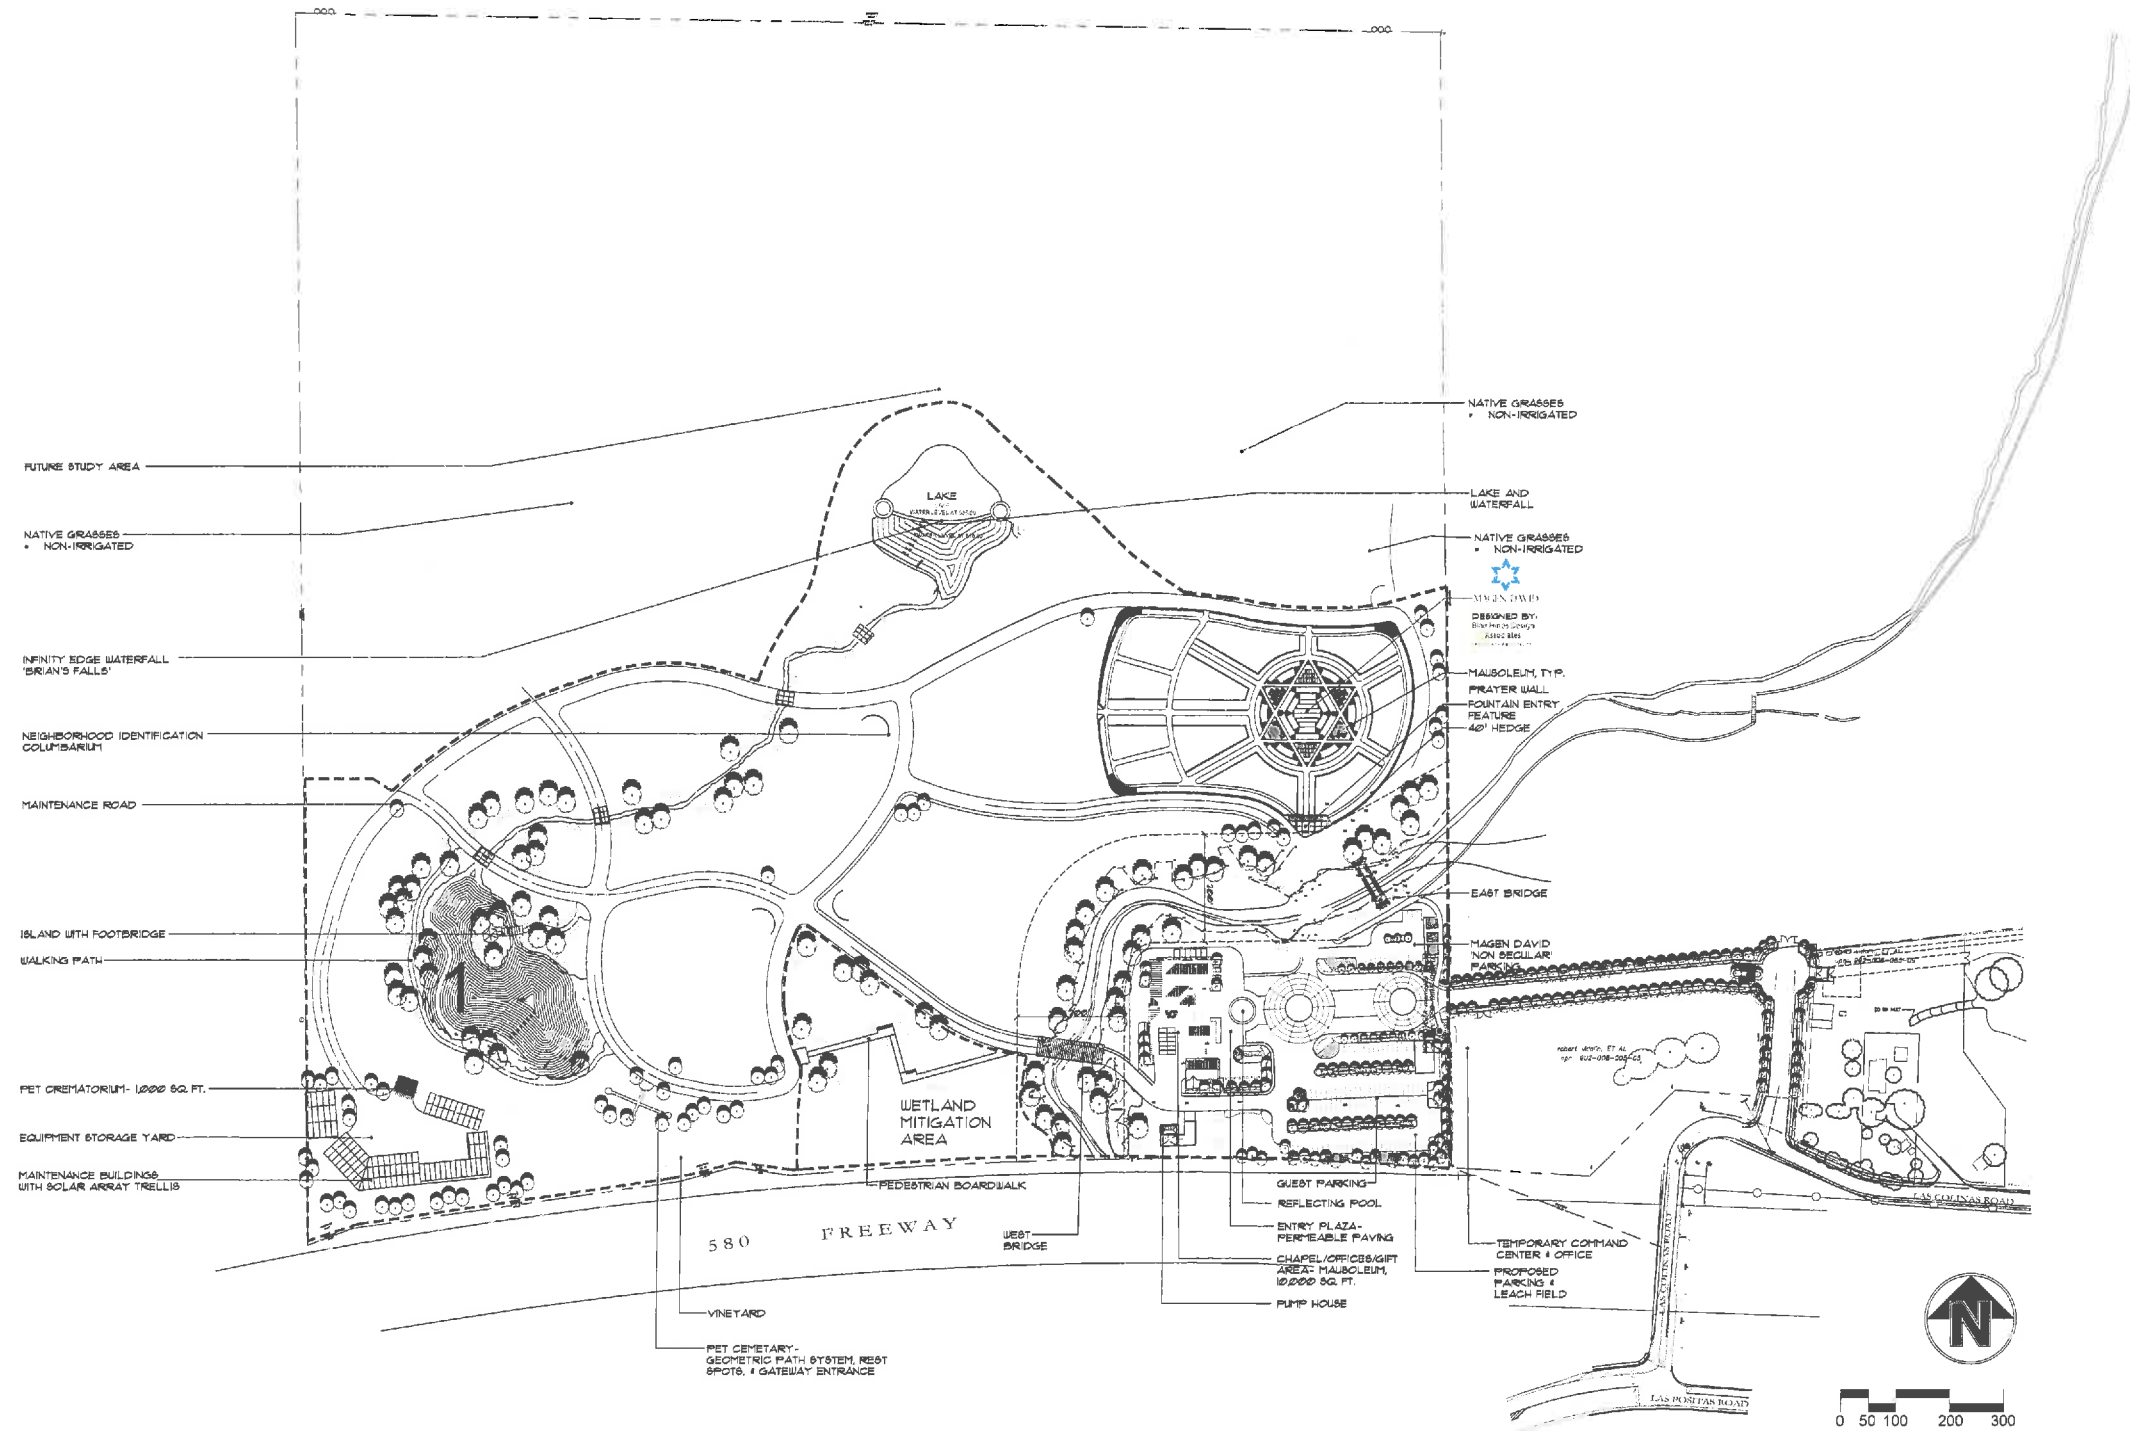

# Chapel & Mausoleum

## Monte Vista Memorial Gardens

Livermore, CA  
 JOB # 10-017  
 09-29-2015

PLANTING PLAN

L-1c (b/w vers of a)