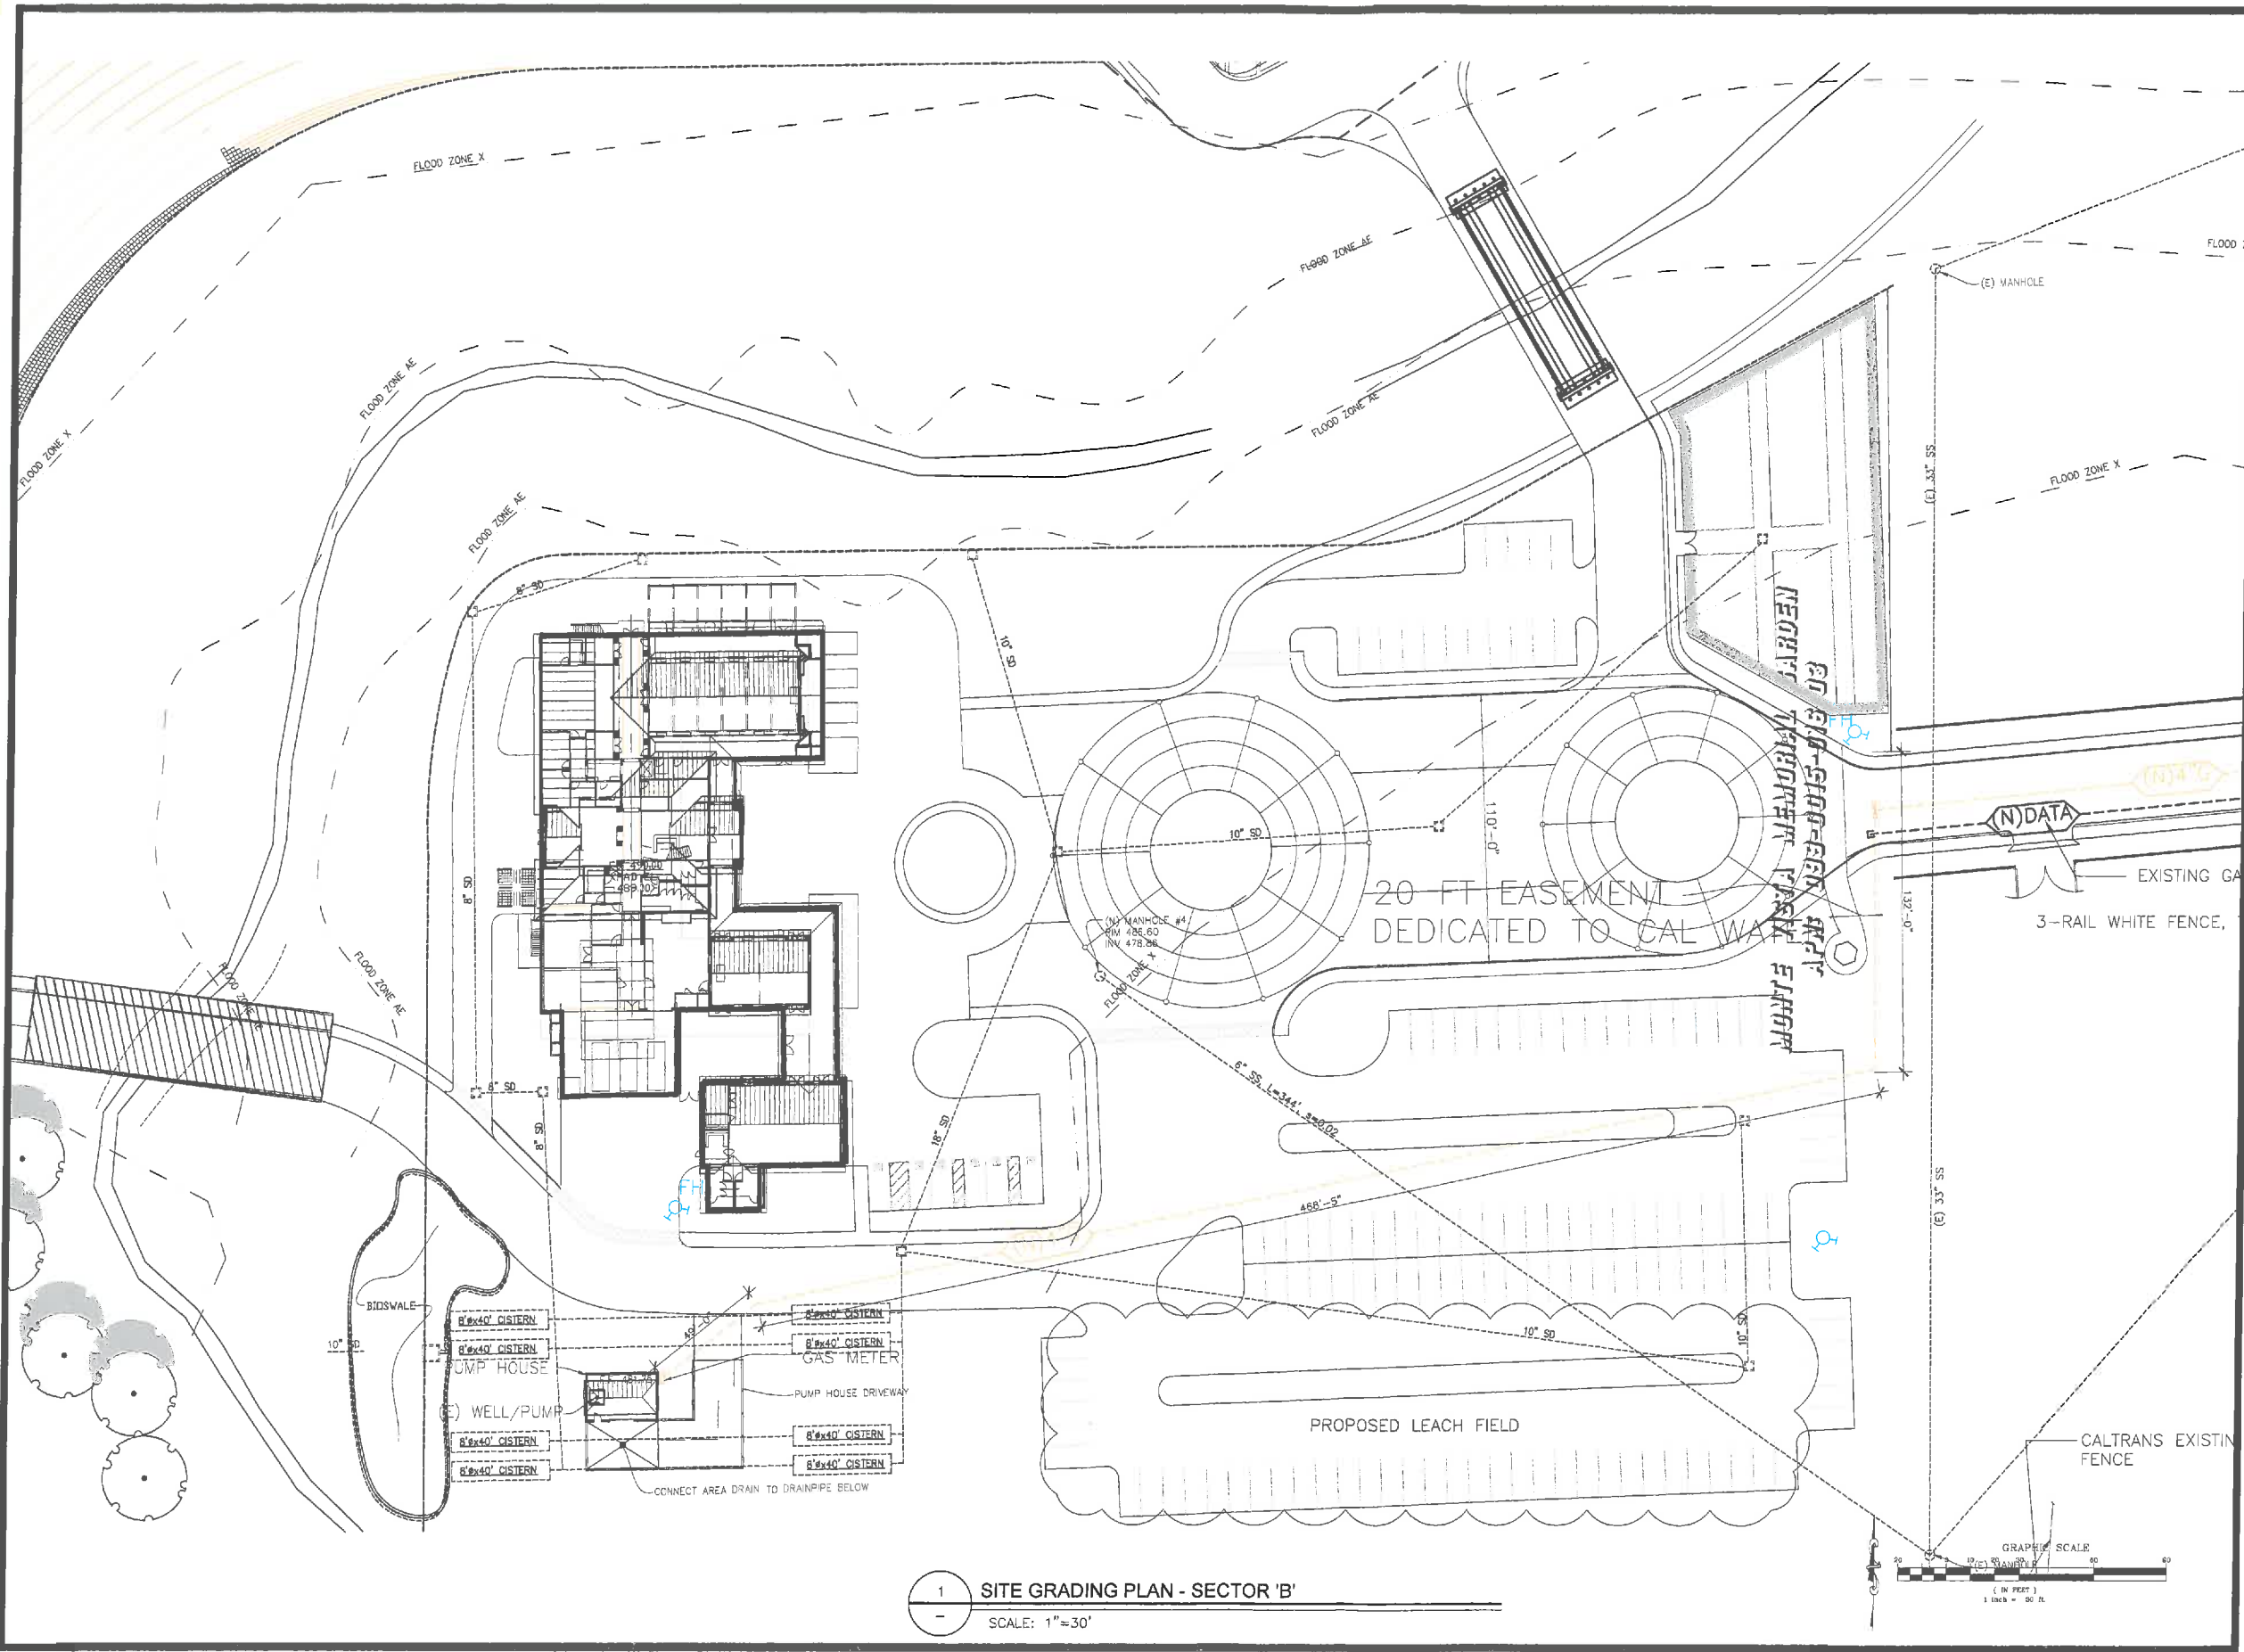

## Monte Vista Memorial Gardens

Livermore, CA  
 JOB # 10-017  
 09-29-2015

PLANTING PLAN

L-1c (b/w vers of a)

SHEET TITLE  
**SITE DRAINAGE PLAN**

SCALE: **SECTOR 'B'**  
SHEET NUMBER

**C-6.2**

ACS JOB NO.: 11-12045

1 SITE GRADING PLAN - SECTOR 'B'  
SCALE: 1"=30'