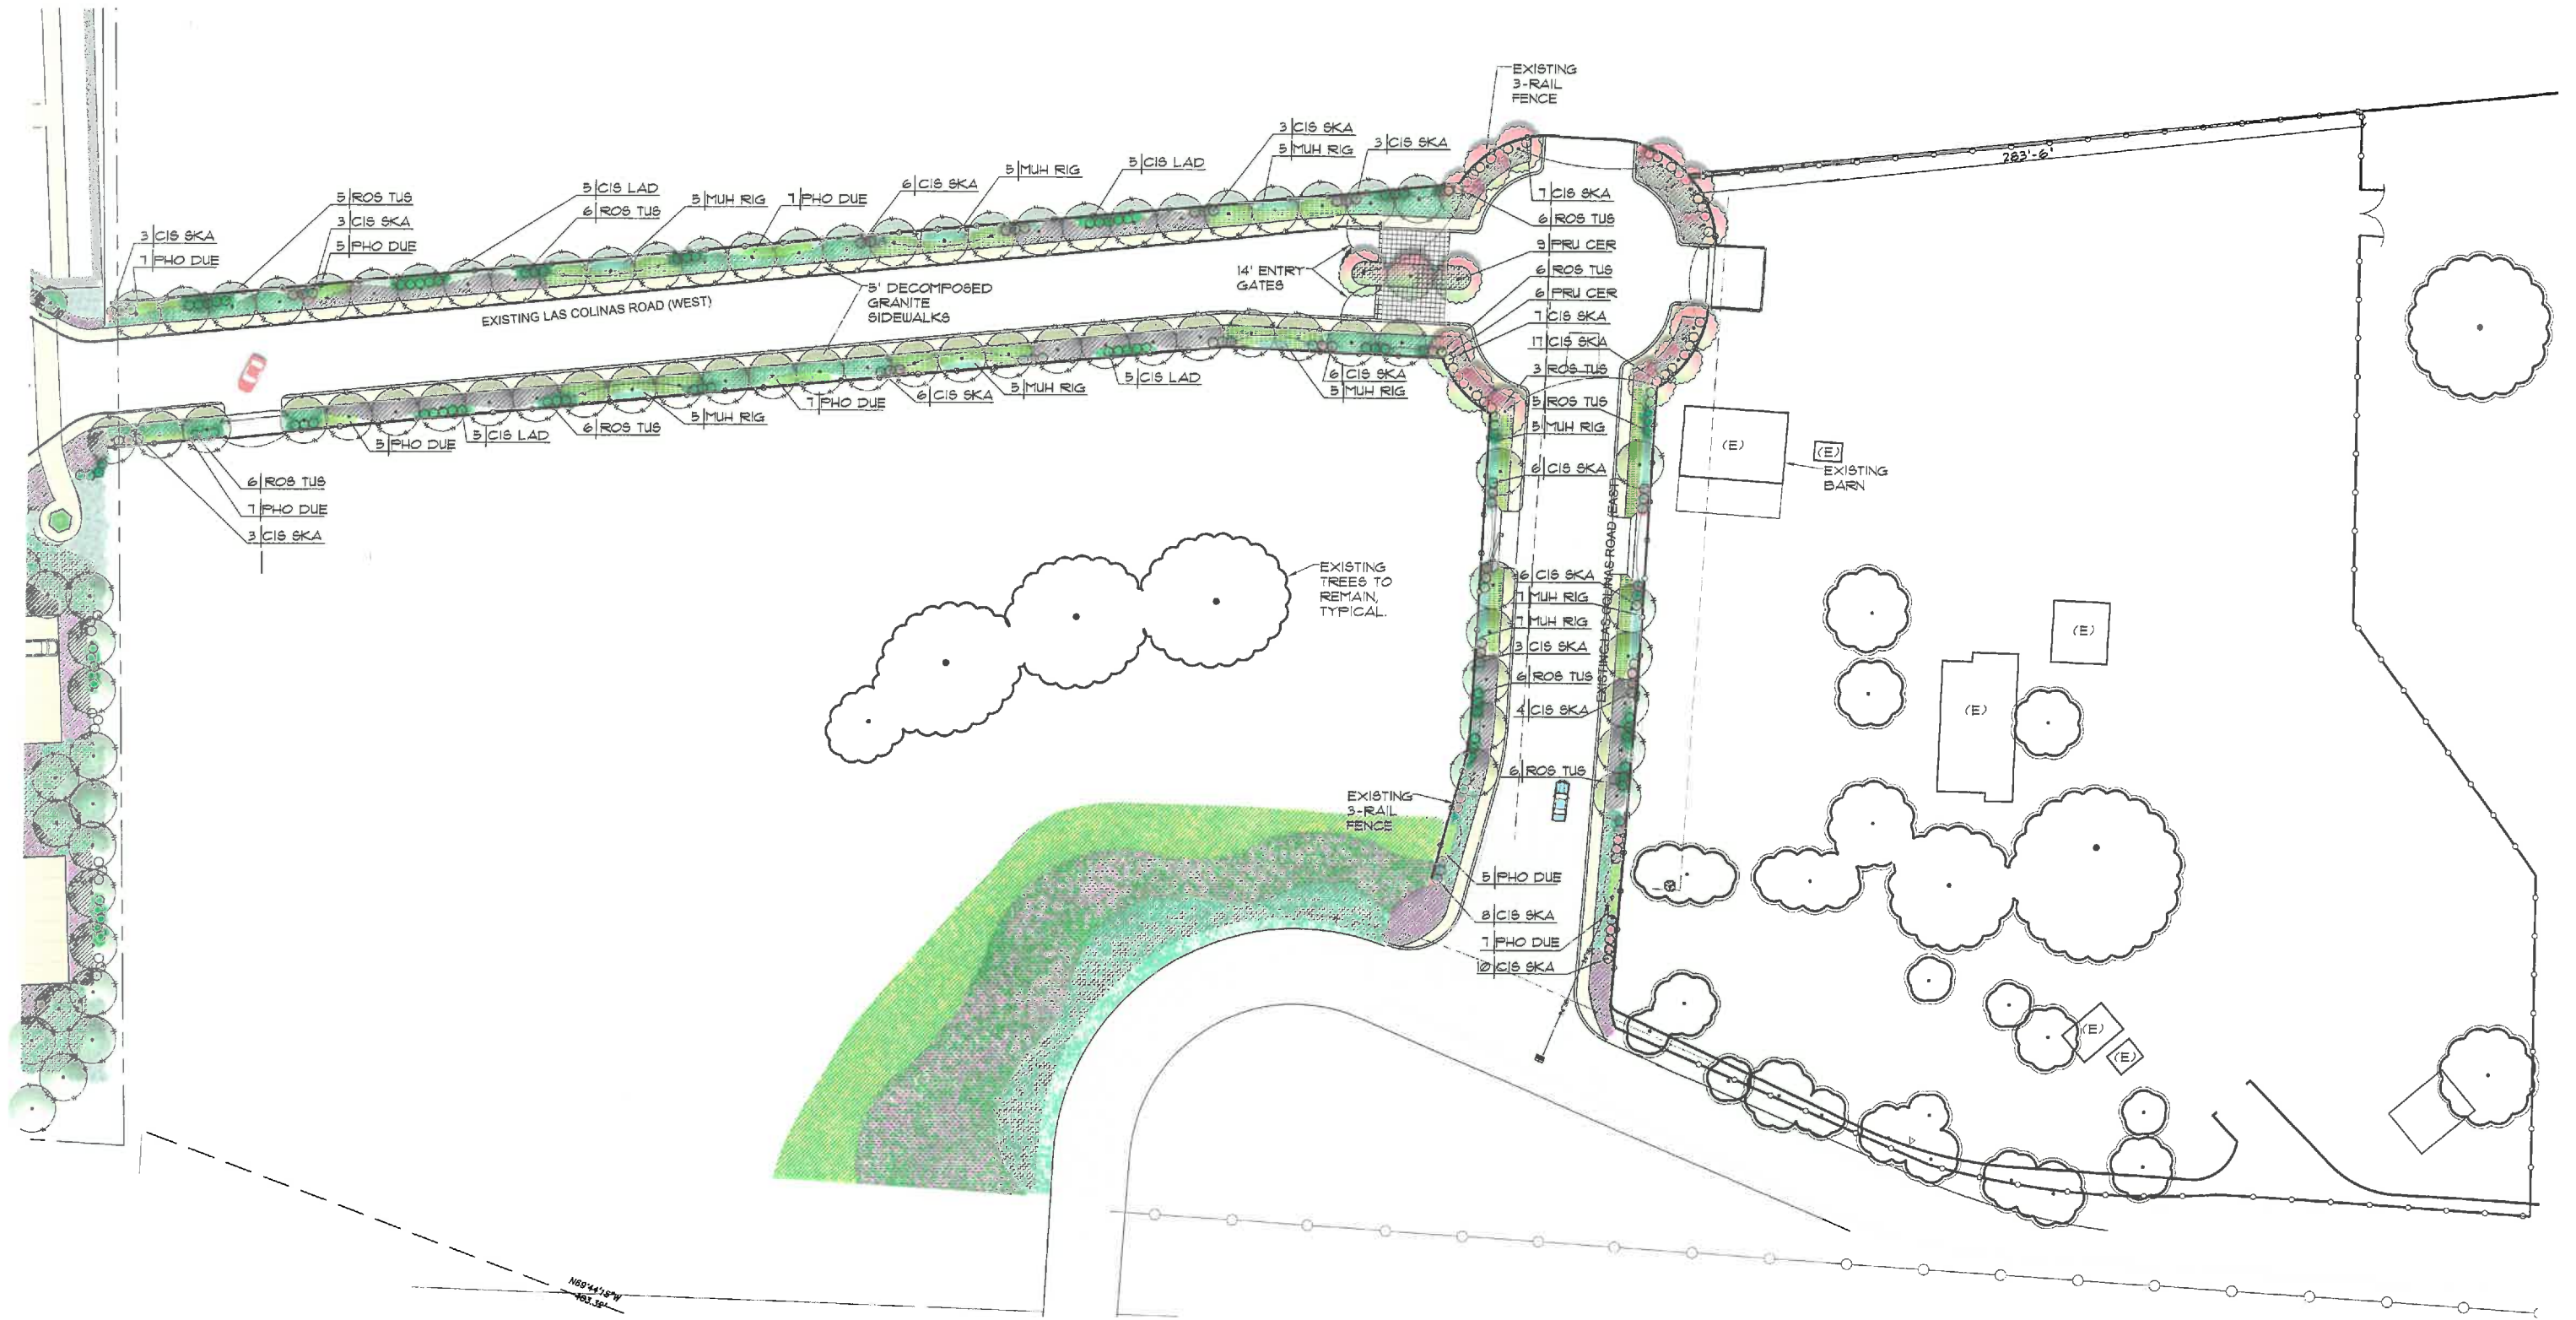

Monte Vista Memorial Gardens Entrance

3656 Las Colinas Road, Livermore, CA

JOB # 10-017
08-07-2017

**camp & camp
associates**
planning & landscape architecture

PLANTING
PLAN

L-1